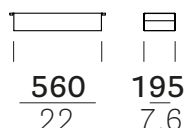

• CCO

FINISH - FINITURA - AUSFÜHRUNG - FINITION - ACABADO

NERO

FEET - PIEDINI - GLEITER - PATINS - TACOS

EN: Polyethylene
IT: Polietilene
DE: Polyethylen
FR: Polyéthylène
ES: Poliétileno

REGULATIONS AND CERTIFICATES

Normative e Certificazioni
Bestimmungen und Zertifikat
Normatives et certifications
Normativas y certificados

• ENVIRONMENTAL IMPACT - IMPATTO AMBIENTALE - UMWELTBELASTUNG - IMPACT SUR L'ENVIRONNEMENT - IMPACTO AMBIENTAL

EN: 67% Demountable product - 24% Recyclable material
IT: Prodotto 67% disassemblabile - 24% Materiali riciclabili
DE: Produkt 67% demontierbar - 24% Material recyclingfähig
FR: Produit 67% démontable - 24% Matériau recyclable
ES: Producto 67% desmontable - 24% Materiales reciclables

EN: Percentages referred to ARK360X120CCO
IT: Percentuali riferite al ARK360X120CCO