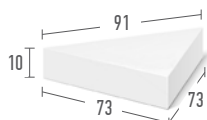

SIZES & DIMENSIONS:

Tube diameter: 30 mm
Tabletop thickness: 12 mm

Fixed Table

02 03 04 05 06 07
52 58 64 70 76 82

Fixed High Table

04 05 06
89 98 107

Adjustable table

02 03 04 05 06 07
L 52 — 58 — 64 — 70 — 76 — 82 —

ERGONOMICS
Suitable to left-handed and right-handed

VERSATILE
It allows different configurations

EUROPEAN STANDARD
According to EN 1729 standard.

SHELVES (optional):

DESK21 STR
Metallic grid

DESK21 STP
Ergos tray

DESK21 STC
Metallic perforated sheet

COLORS:

TABLETOP (COMPACMEL®)

White Grey

METALLIC STRUCTURE

Anthracite Grey

LAYOUTS:

EXPEDITION DETAILS:

Box: (cm)

UN. / PALLET PALLET DIM. (cm)
42 100 x 100 x 225H

UN. / CONTAINER 20" UN. / CONTAINER 40"
420 1008