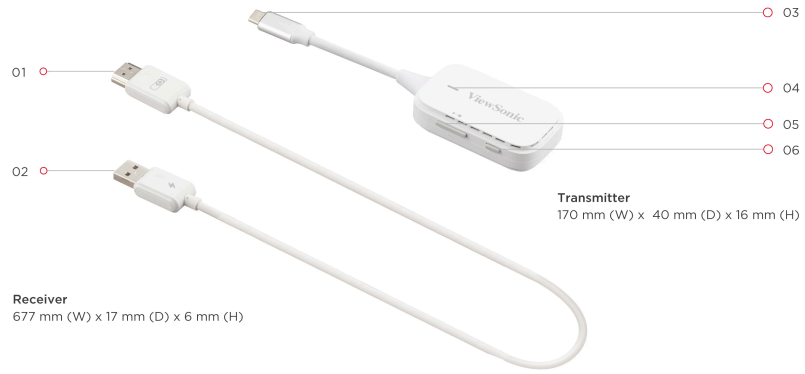

Toets Features

- Plug-and-Play: Direct connection without network setup or software installation
- Peer-to-Peer Connection: Ensure stable and secure connection via an exclusive network
- Smooth Display: Less than 80ms latency with support for up to 1080p resolution
- DRM-protected Content Streaming: Wirelessly display content from Netflix, Disney+, and more
- Long-Range Wireless Transmission: From up to 30m away without long HDMI cables

Product Omschrijving

The WPD-700 is an intuitive, stable, and secure wireless casting solution. Offering plug-and-play functionality, it enables users to cast content wirelessly from their mobile devices without network setup or software installation. Using a peer-to-peer connection, it ensures transmission stability and security, and simplifies guest access for content sharing. The WPD-700 provides smooth streaming with less than 80ms latency and supports up to 1080p Full HD resolution. Additionally, it enables wireless streaming of DRM-protected content from popular platforms like Netflix, Disney+, and more. With a transmission range of up to 30m, it allows you to cast content wirelessly even in large spaces, saving the cost of long HDMI cables. The transmitter features a USB-C port, providing direct compatibility with most mobile devices without extra adapters, including the latest iPhone 15. Furthermore, its ability to pair with up to 8 transmitters makes switching between multiple presenters convenient with a single click.

Power Input:	5V/1A
--------------	-------

Dimension (WxDxH):	170 x 40 x 16 mm
--------------------	------------------

Netto gewicht:	37.5g
----------------	-------

RECEIVER

Connector Type:	HDMI x 1, USB-A x 1
-----------------	---------------------

Power Input:	5V/0.5A
--------------	---------

Dimension (WxDxH):	677 x 17 x 6 mm
--------------------	-----------------

Netto gewicht:	19g
----------------	-----

Copyright © ViewSonic Corporation 2000-2024. All rights reserved.