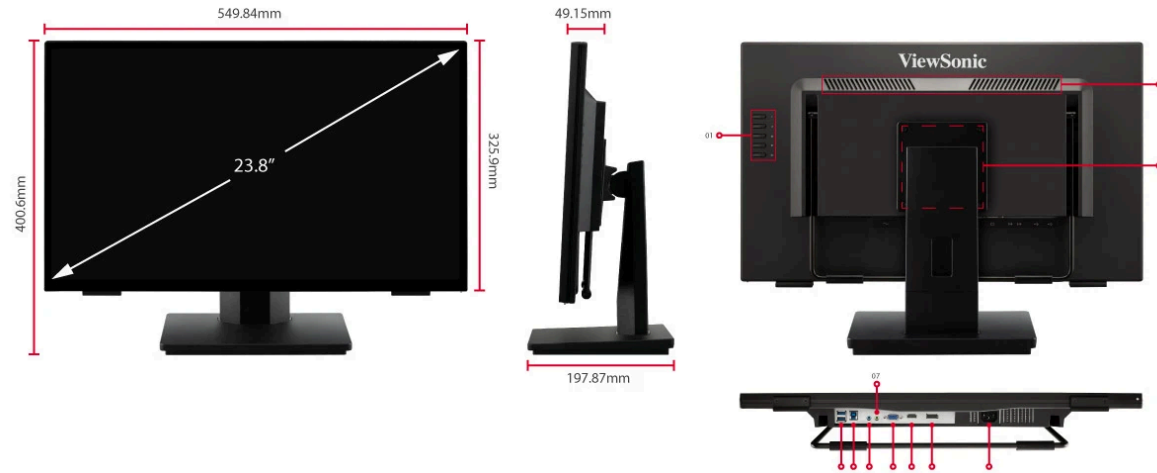

ViewSonic® LCD DISPLAY

TD2465

Key Features

- Touch function for wet hands and multiple types of glove
- Pen clicks & Palm rejection technology
- 4-sides frameless design and optional stand for flexibility
- Friendly touch mode setting
- Intuitive touch OSD with ViewSonic Touch Controller

Product Description

The ViewSonic's TD2465 is the ideal solution for commercial and industrial spaces. Designed for wet hands touch, glove touch, and for any conductive stylus' tip touch including pencil. The TD2465 delivers an intuitive 10-point PCAP touch technology for maximum interactivity. Featuring ViewSonic Touch Controller software, allowing you to control the device intuitively. Connection options include HDMI and DisplayPort inputs for effortless sharing capabilities. Equipped with VESA mounting design for any surface and Kiosk, the touch screen is the perfect display for various.

Visit Us www.viewsonic.com

DISPLAY

Display Size (in.):	24
Viewable Area (in.):	23.8
Panel Type:	VA Technology
Resolution:	1920 x 1080
Resolution Type:	FHD (Full HD)
Static Contrast Ratio:	3,000:1 (typ)
Dynamic Contrast Ratio:	20M:1
Light Source:	LED
Brightness:	250 cd/m ² (typ)
Colors:	16.7M
Color Space Support:	8 bit (6 bit + Hi-FRC)
Aspect Ratio:	16:9
Response Time (Typical GTG):	7ms
Response Time (GTG w/OD):	6.969ms
Response Time (Typical Tr+Tf):	16ms
Viewing Angles:	178° horizontal, 178° vertical
Backlight Life (Hours):	30000 Hrs (Min)
Curvature:	Flat
Refresh Rate (Hz):	60
Low Blue Light:	Software solution
Flicker-Free:	Yes
Color Gamut:	NTSC: 72% size (Typ) sRGB: 102% size (Typ)
Pixel Size:	0.275 mm (H) x 0.275 mm (V)
Touch Screen:	Projected Capacitive, 10-point multi-touch
Surface Treatment:	Glossy, Hard Coating (7H)
Cover Glass Thickness:	1.2mm

DIMENSIONS (METRIC) (WXHxD)

CONNECTOR

VGA:	1
USB 3.2 Type A Down Stream:	2
USB 3.2 Type B Up Stream:	1
3.5mm Audio In:	1
3.5mm Audio Out:	1
HDMI 1.4:	1
DisplayPort:	1
Power in:	3-pin Socket (IEC C14 / CEE22)